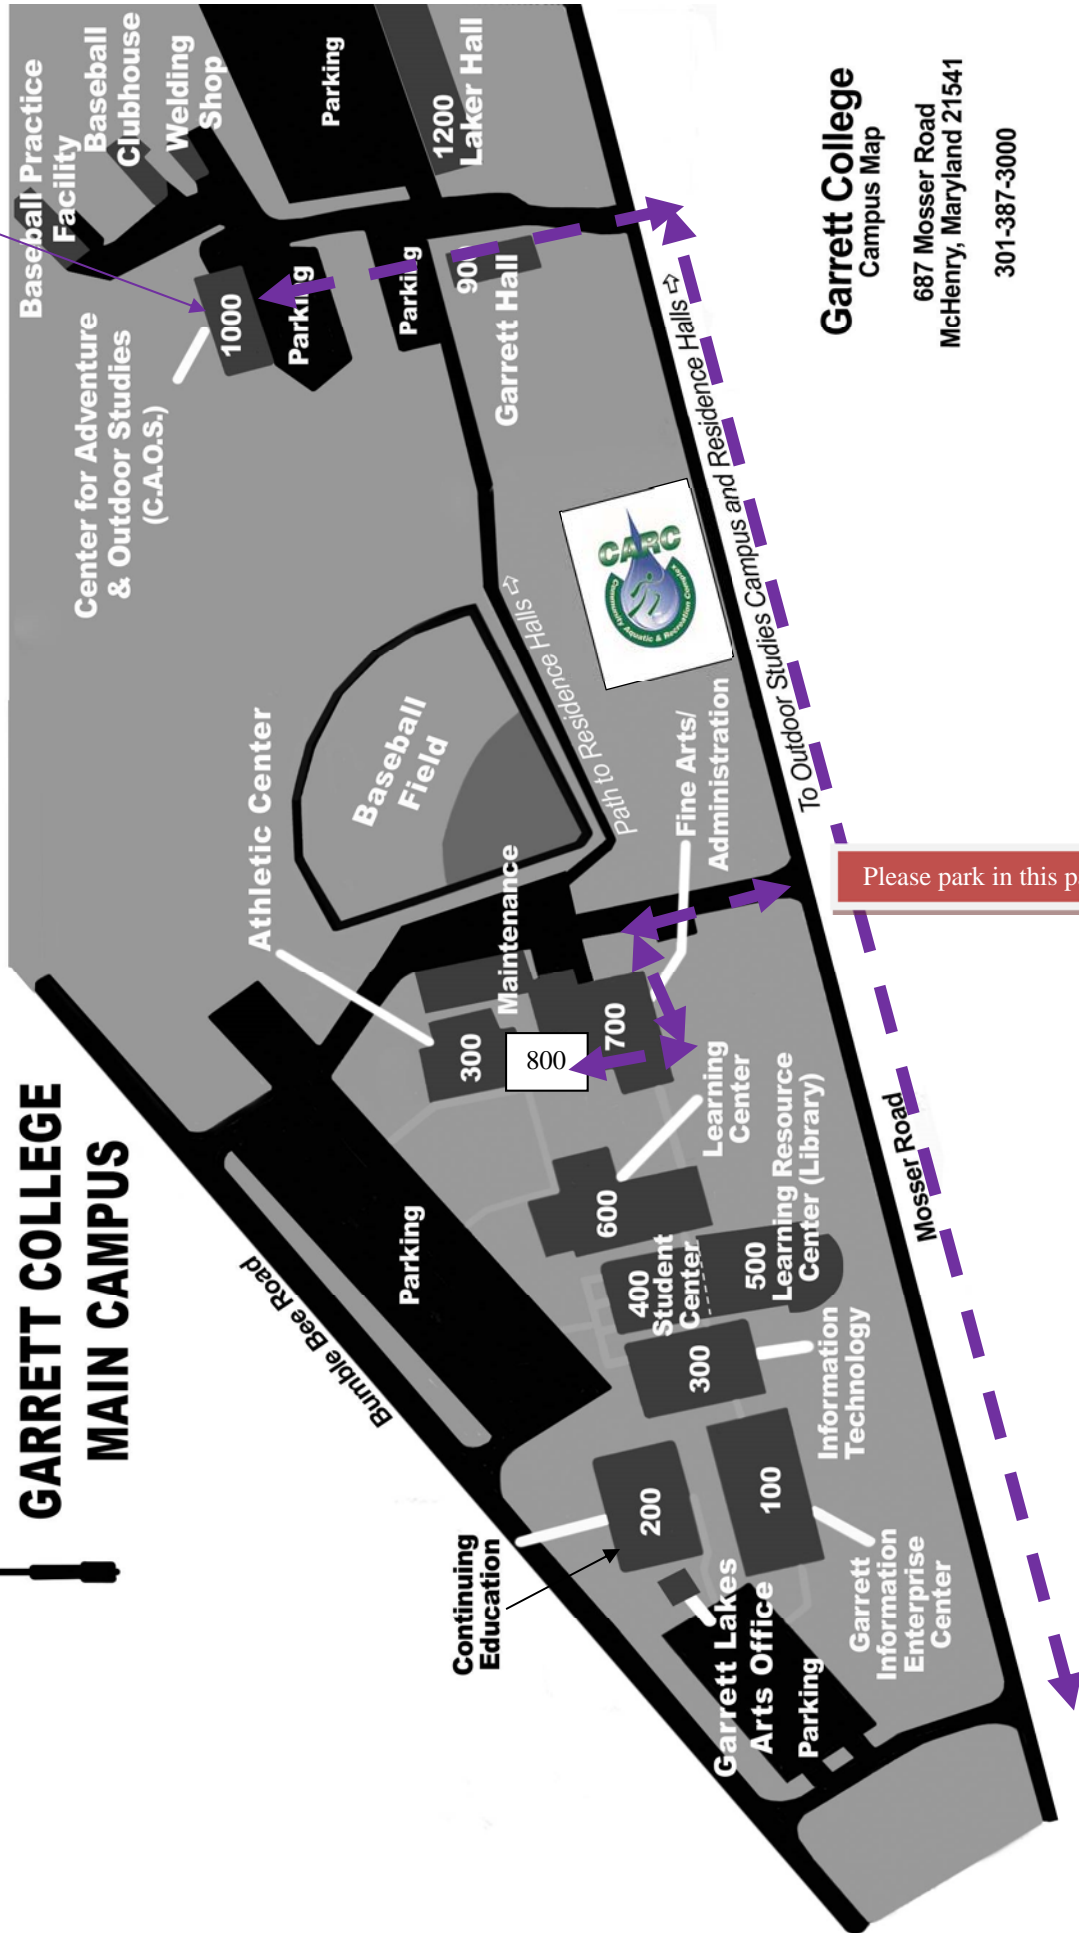

GARRETT COLLEGE MAIN CAMPUS

Adventure Sports Offices
301.387.3330

Garrett College
Campus Map
687 Mosser Road
McHenry, Maryland 21541
301-387-3000

Please park in this parking lot.