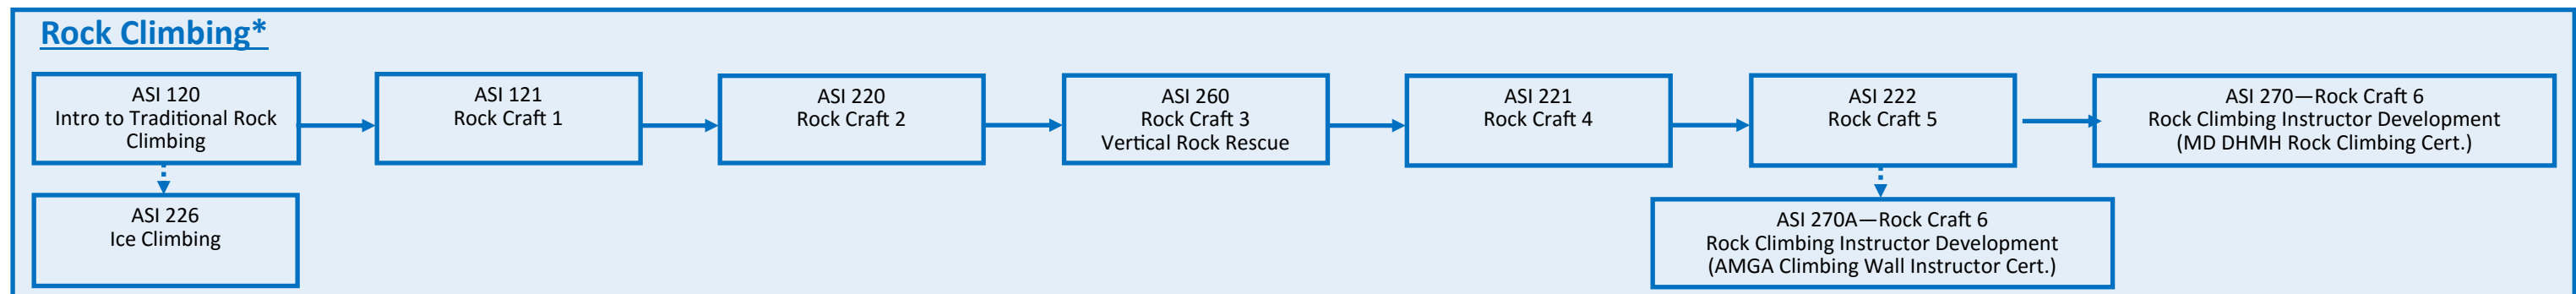

Diagrammed ASI Field Course Sequences

*(Unfold for view of complete sequences.)
All courses are 1-credit unless otherwise specified.*

Diagrammed ASI Field Course Sequences

*(Unfold for view of complete sequences.)
All courses are 1-credit unless otherwise specified.*

Diagrammed ASI Field Course Sequences

(Unfold for view of complete sequences.)
All courses are 1-credit unless otherwise specified.

Diagrammed ASI Field Course Sequences

(Unfold for view of complete sequences.)
All courses are 1-credit unless otherwise specified.

COLLEGE DEGREE PROGRAM SINCE 1992
WWW.ADVENTURESPO RTSI.ORG

Stand Up Paddleboard (SUP)

Sea Kayaking

Whitewater Canoeing

Whitewater Rafting*

Stand Alone Courses

Whitewater Kayaking*

NOTES: